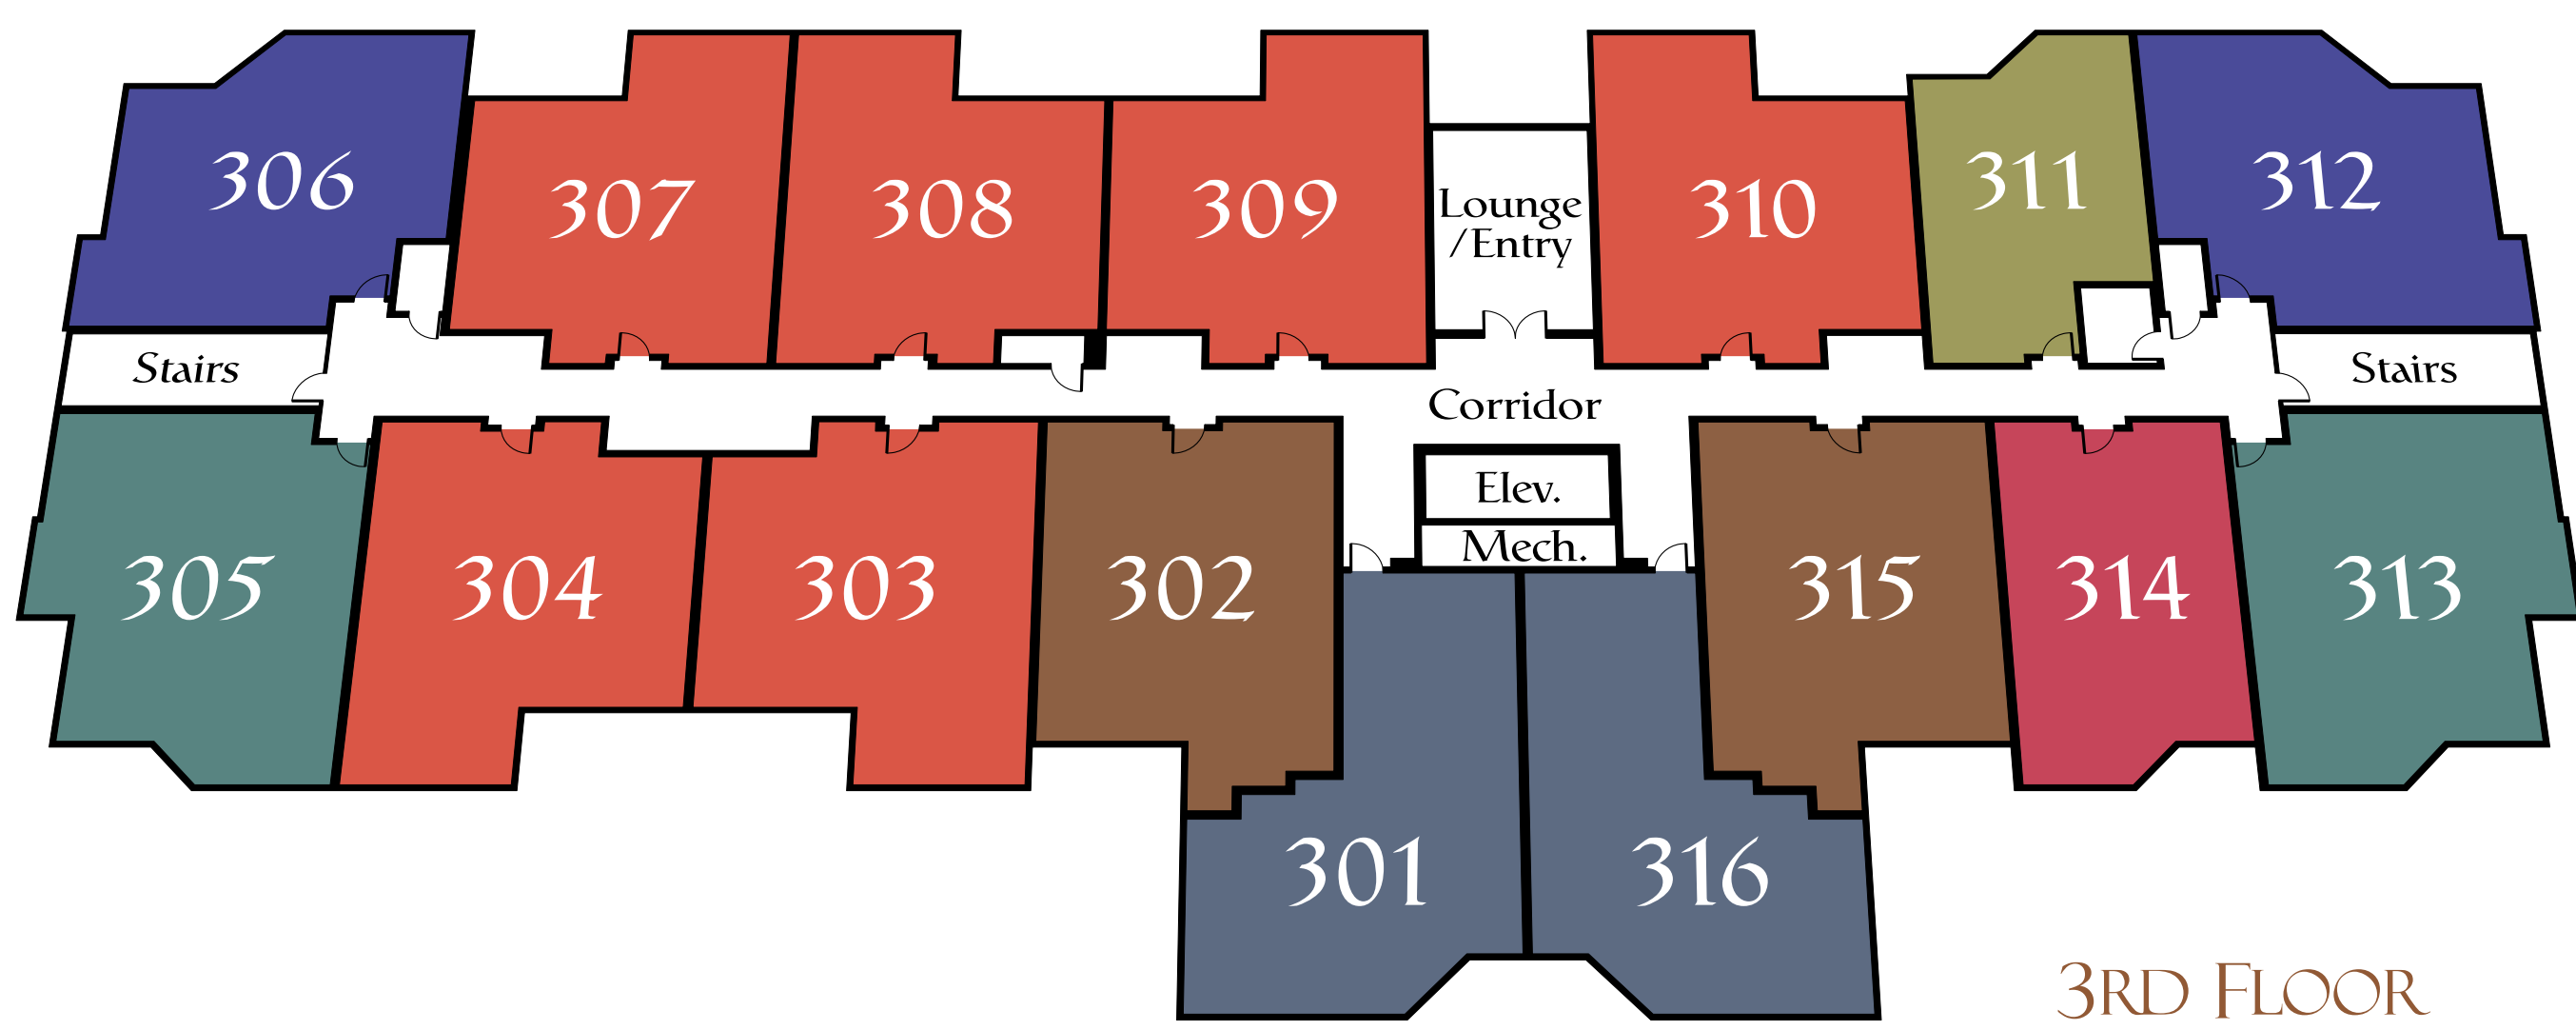

# THE KOOTENAY ~ FLOOR LAYOUTS

## THE KOOTENAY AT ELIM VILLAGE

- THE SALTSRING ~ 1,000 sq. ft.
- THE QUADRA ~ 1,035 sq. ft.
- THE QUADRA II ~ 953 sq. ft.
- THE DENMAN ~ 1,008 sq. ft.
- THE GABRIOLA ~ 709 sq. ft.
- THE GALIANO ~ 770 sq. ft.
- THE GALIANO II ~ 717 sq. ft.
- THE SATURNA ~ 975 sq. ft.
- THE SATURNA II ~ 903 sq. ft.
- THE PENDER ~ 972 sq. ft.
- THE PENDER II ~ 898 sq. ft.
- THE SONORA ~ 916 sq. ft.